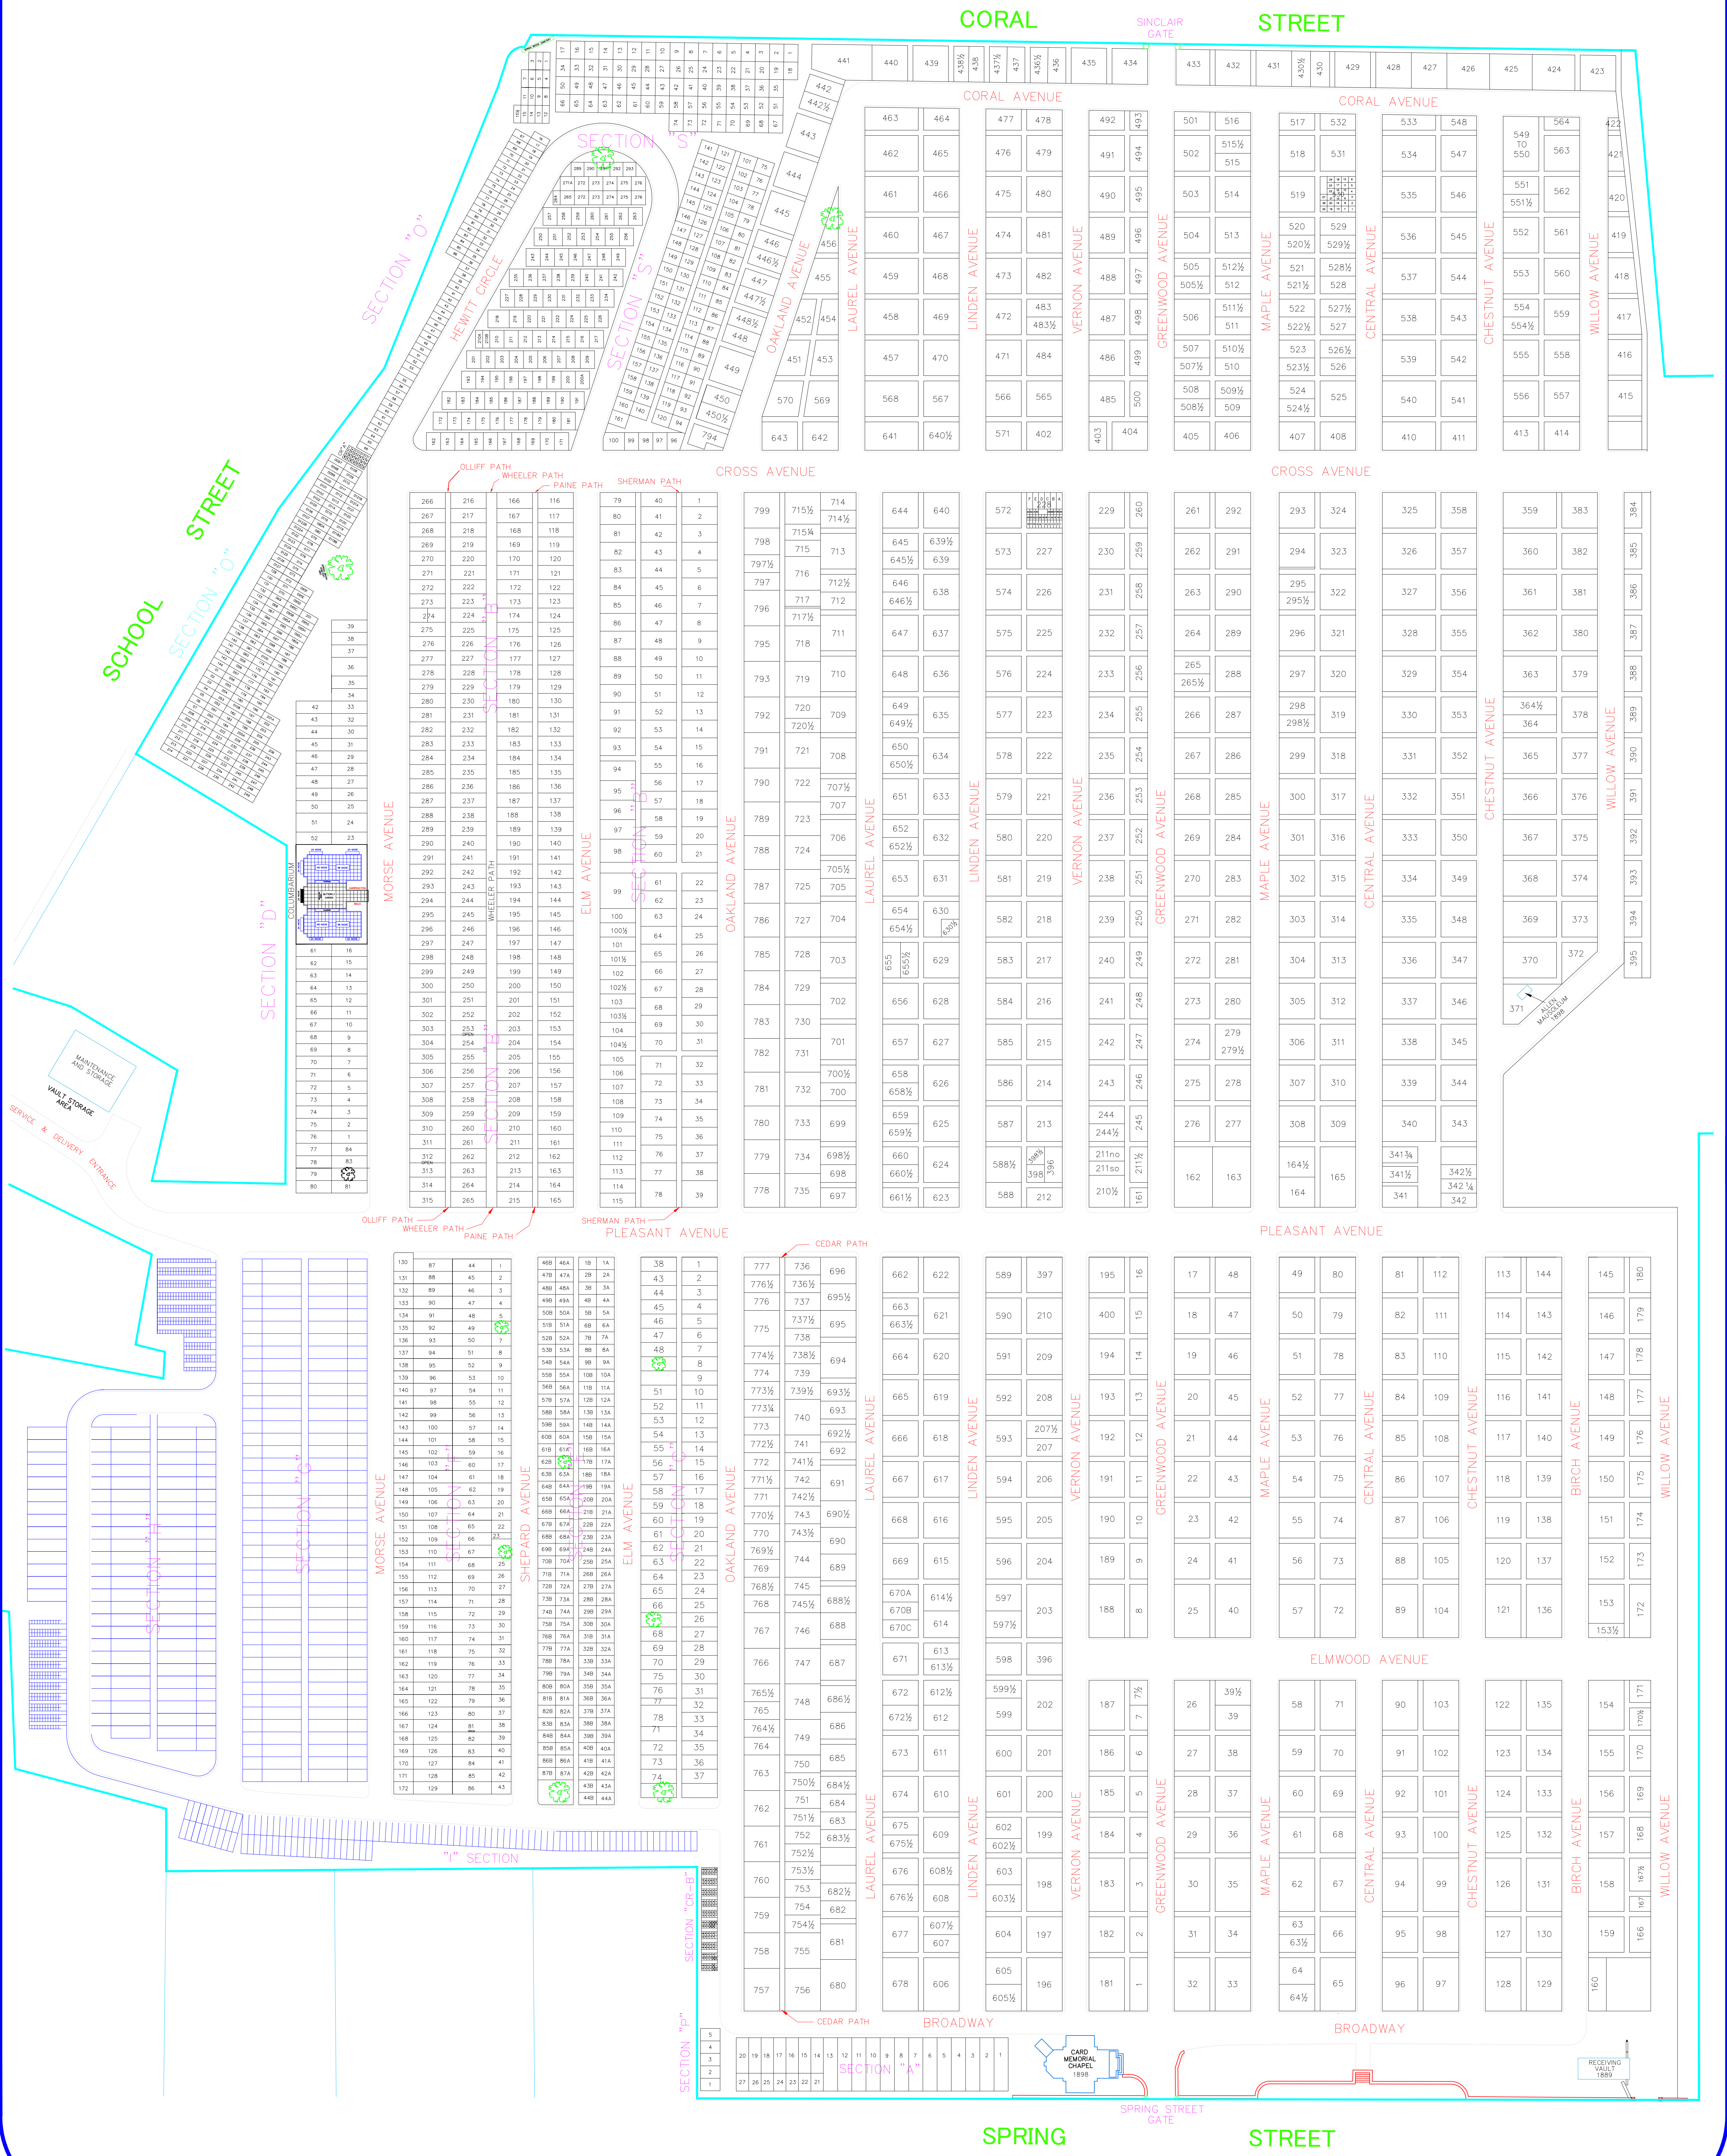

SPRING BROOK CEMETERY

MANSFIELD, MASSACHUSETTS

CONSECRATED JUNE 7, 1860

NOTE: AREAS IN BLUE DENOTE FUTURE EXPANSION
NOTE: PLAN NOT TO SCALE